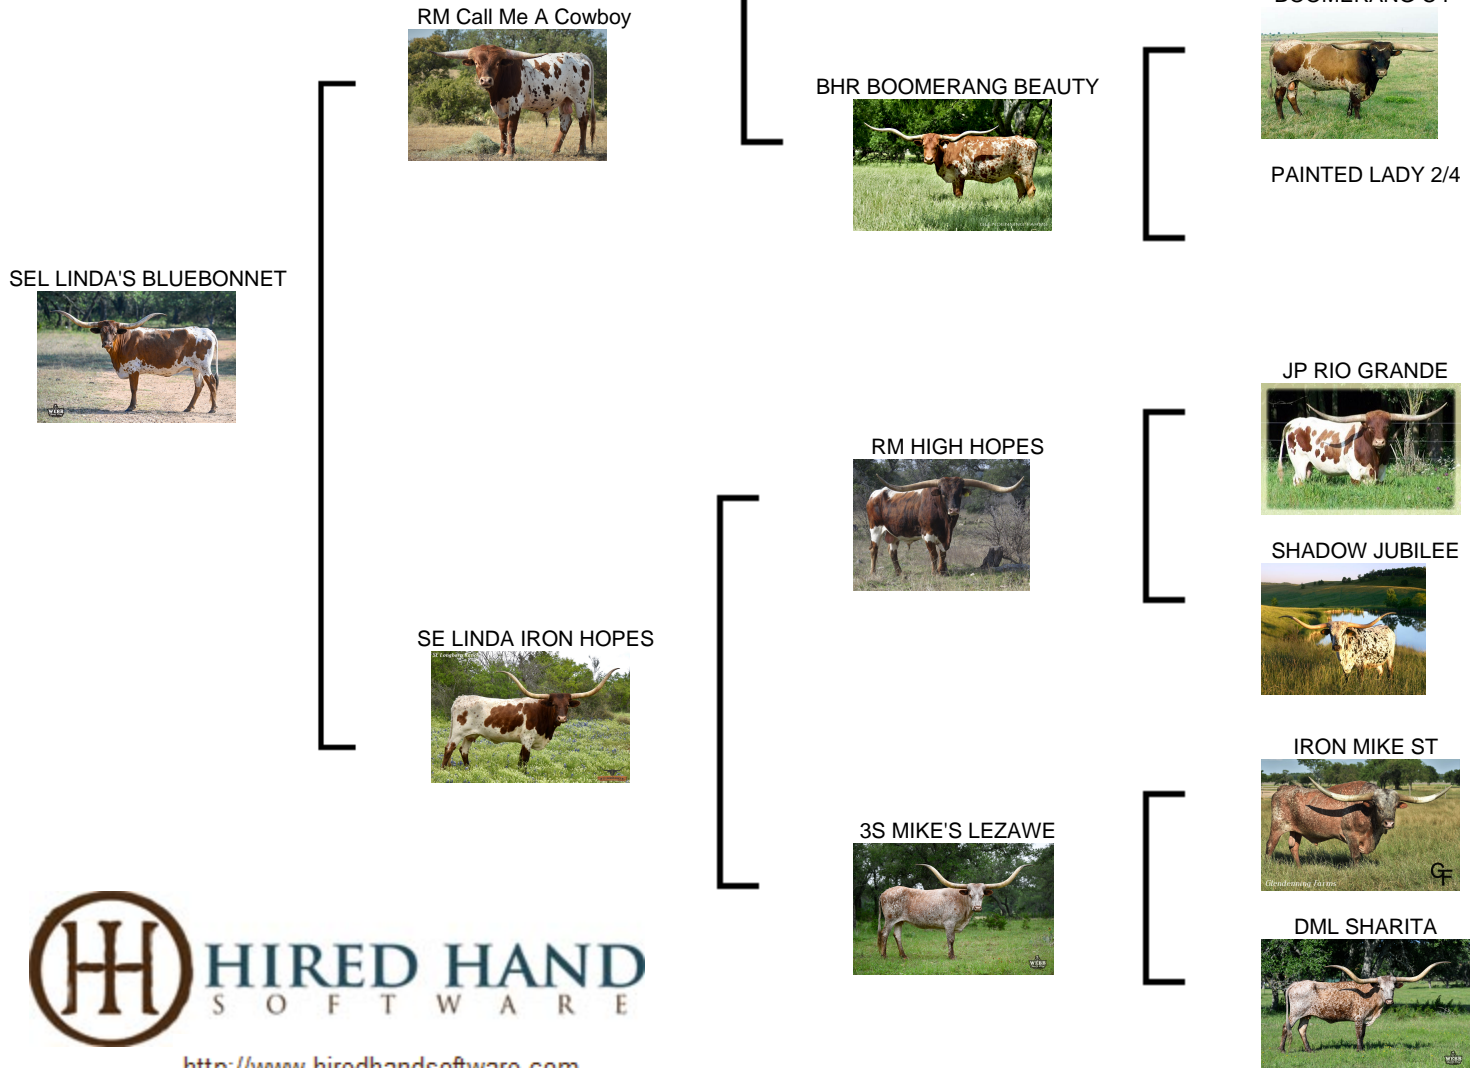

<http://www.hiredhandsoftware.com>