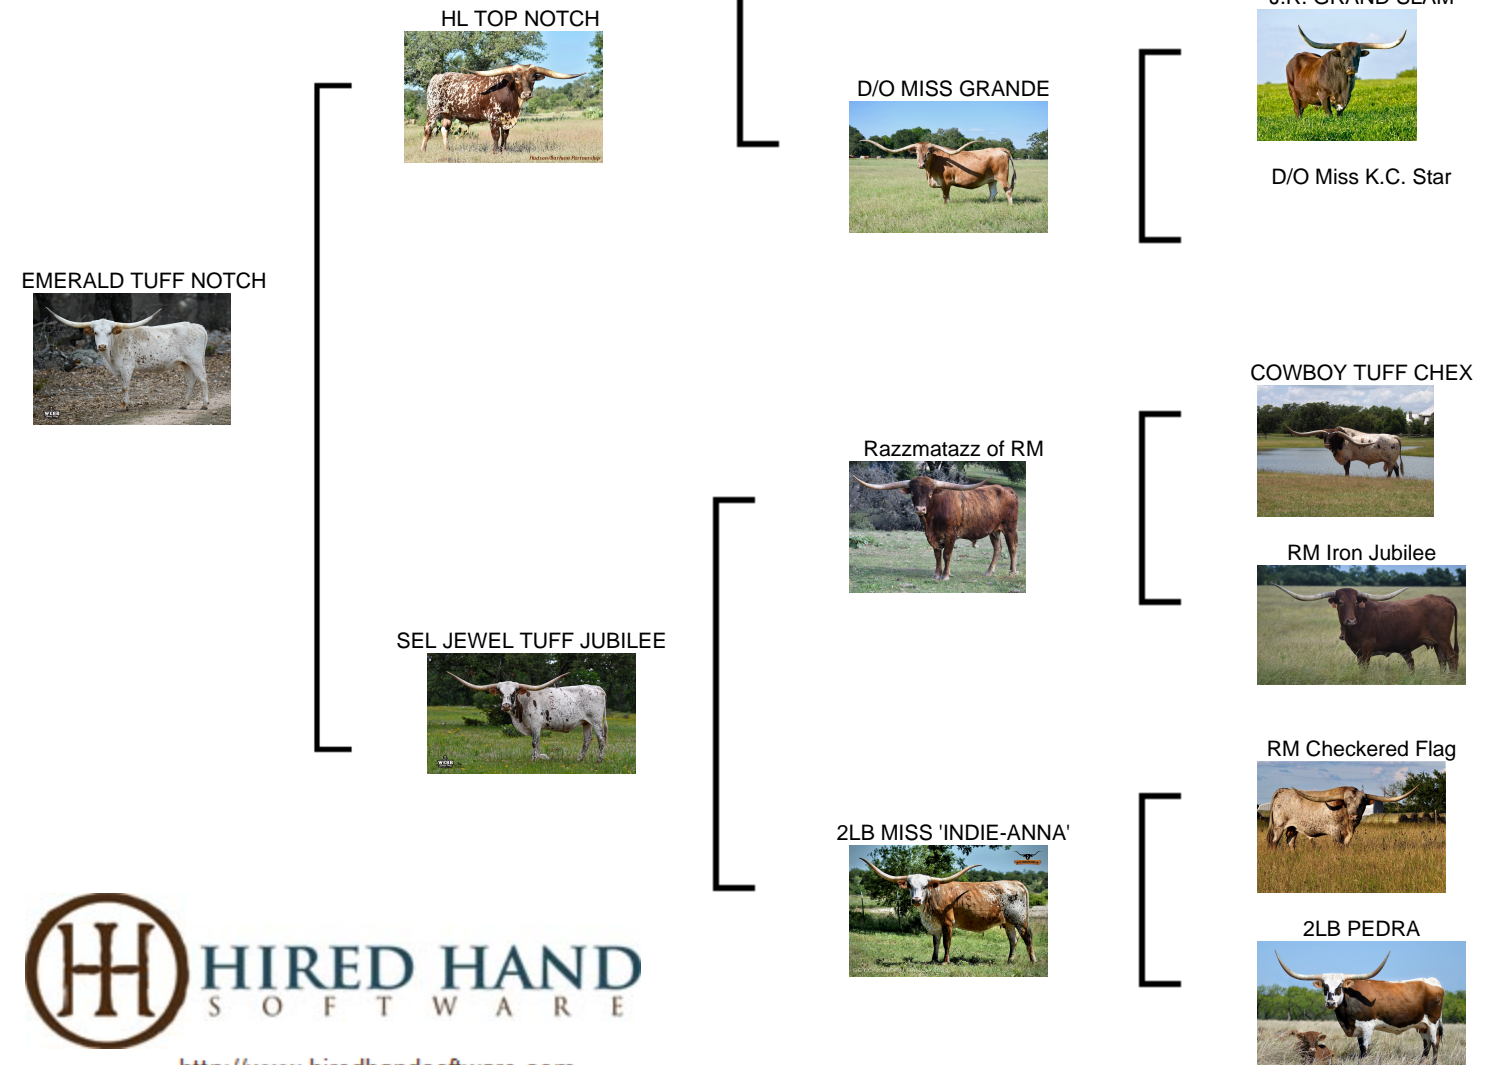

<http://www.hiredhandsoftware.com>