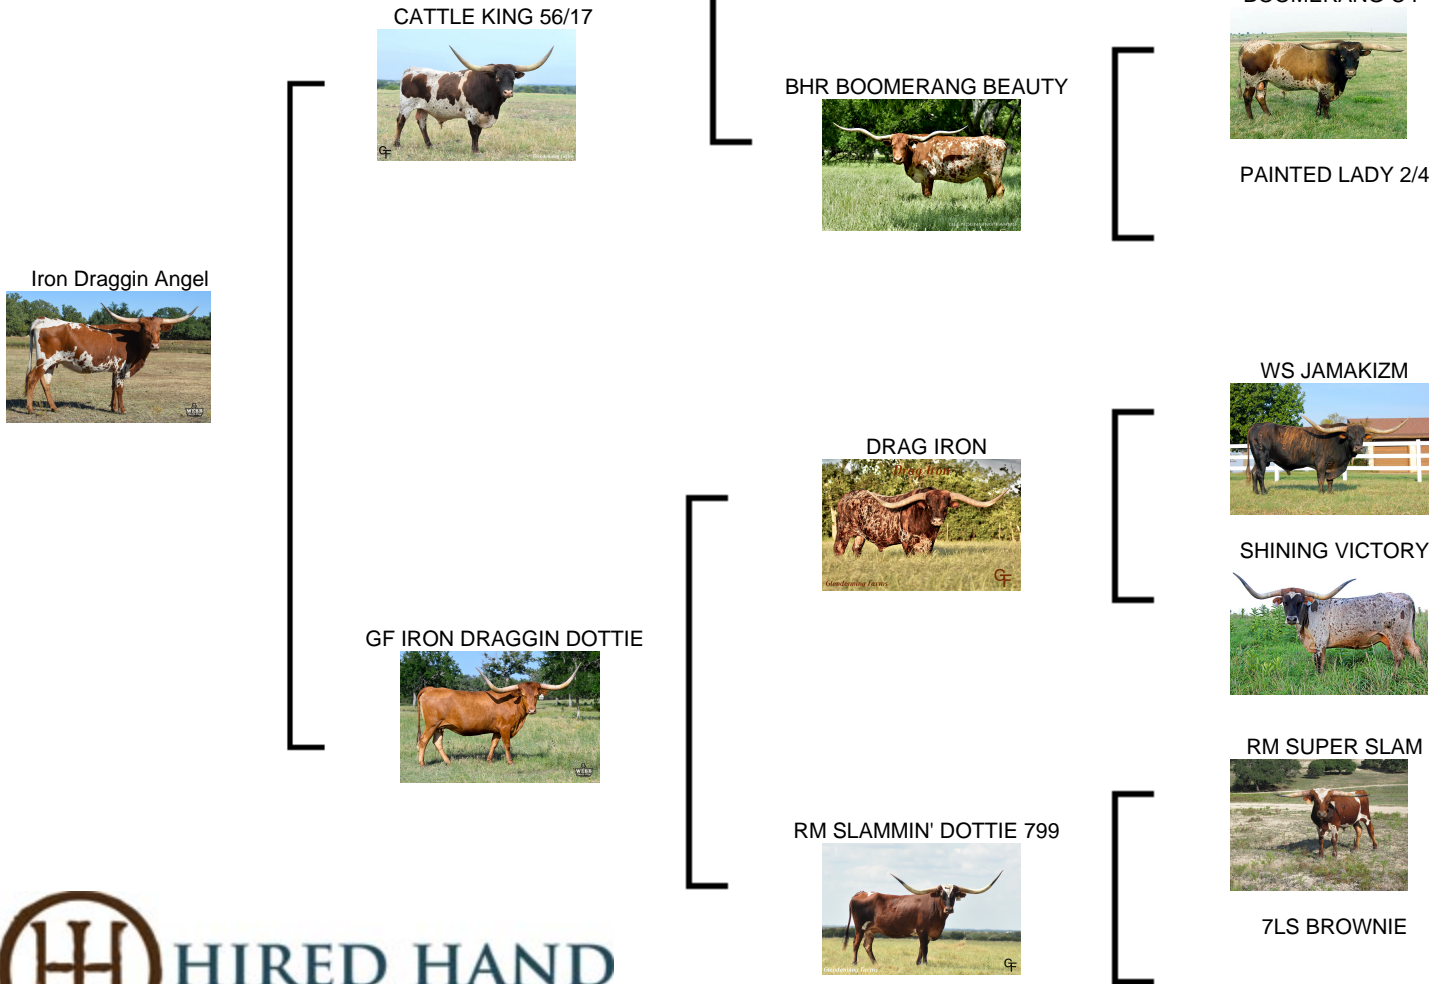

<http://www.hiredhandsoftware.com>