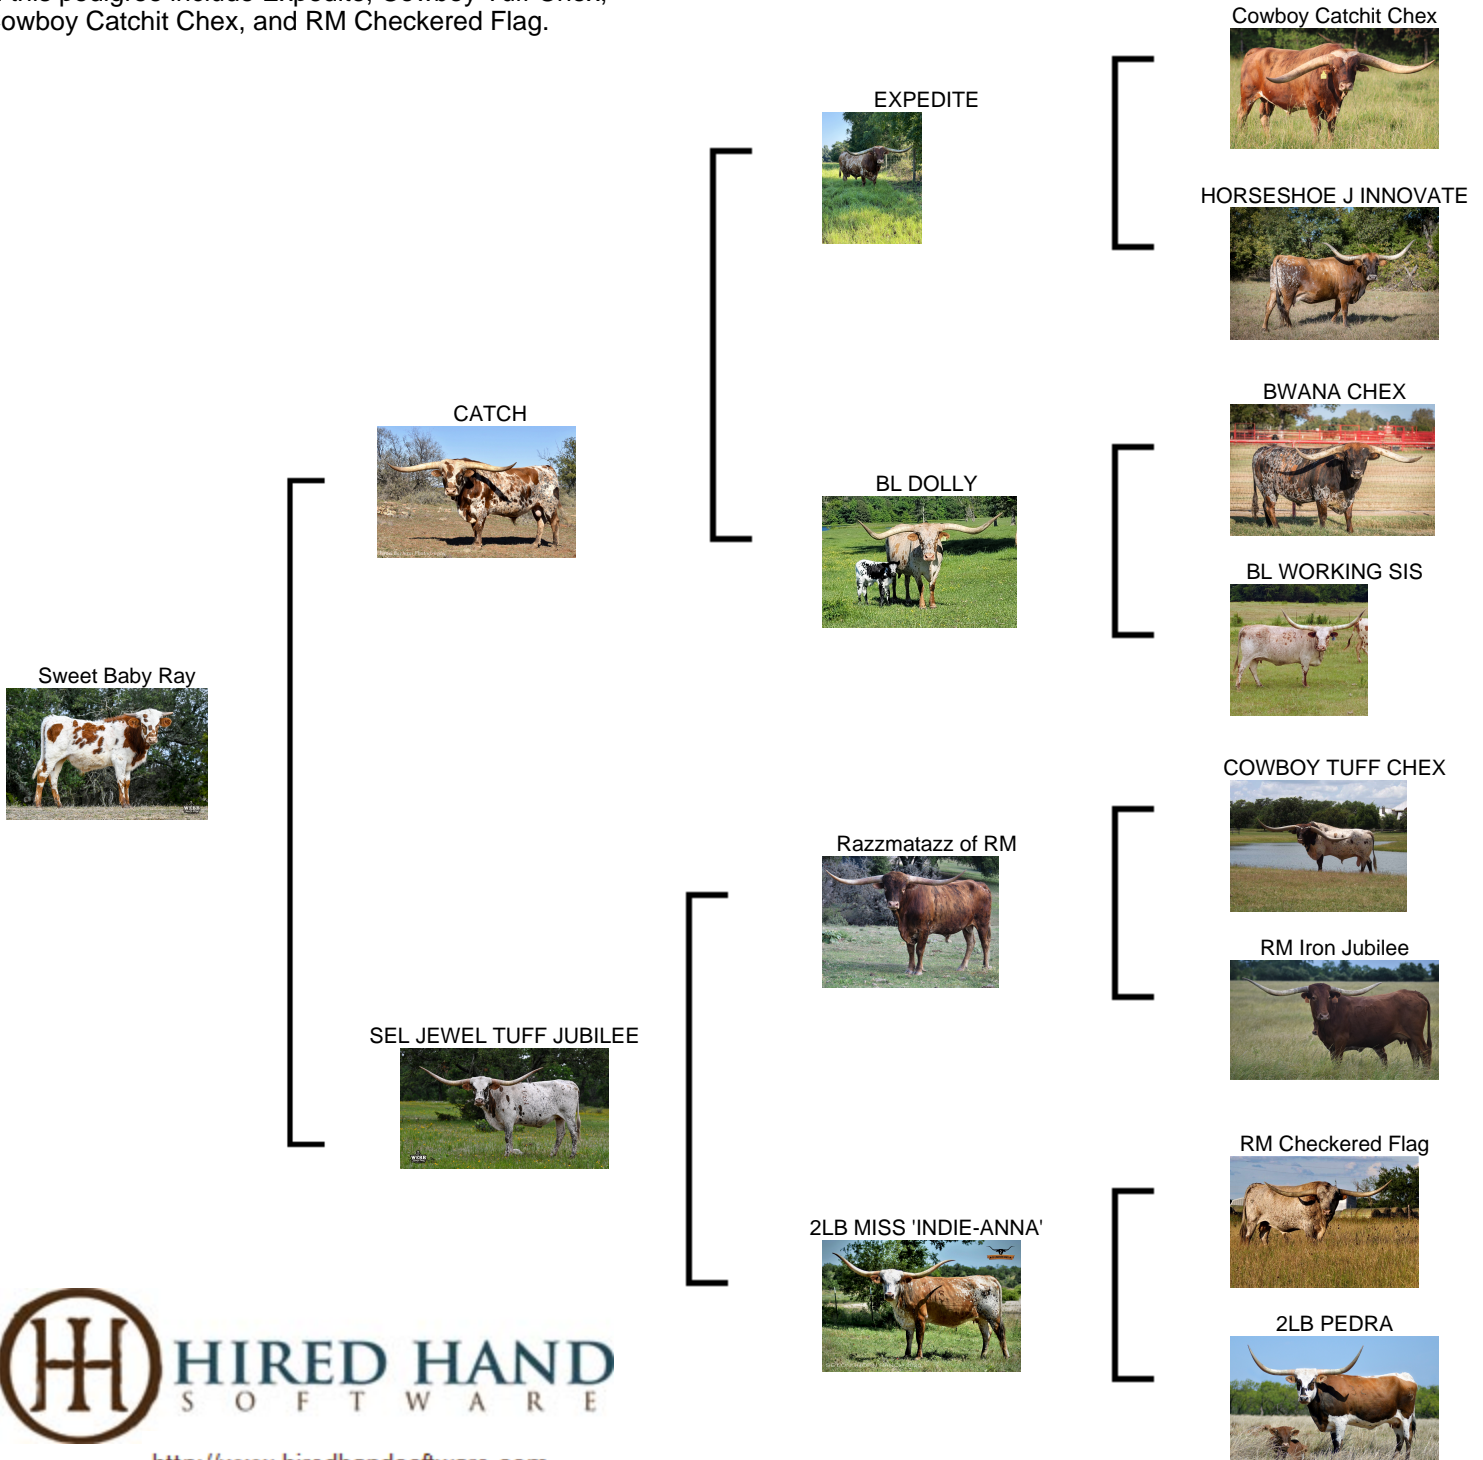

## Sweet Baby Ray

**Date of Birth:** 05/24/2022  
**Registration 1:** Pending  
**Breeder:** Eitan and Sandy Barhum  
**Owner:** Ray and Andrea Webb

Courtesy of Ray Webb

A brockle face son of award winning "Catch", big names in this pedigree include Expedite, Cowboy Tuff Chex, Cowboy Catchit Chex, and RM Checkered Flag.