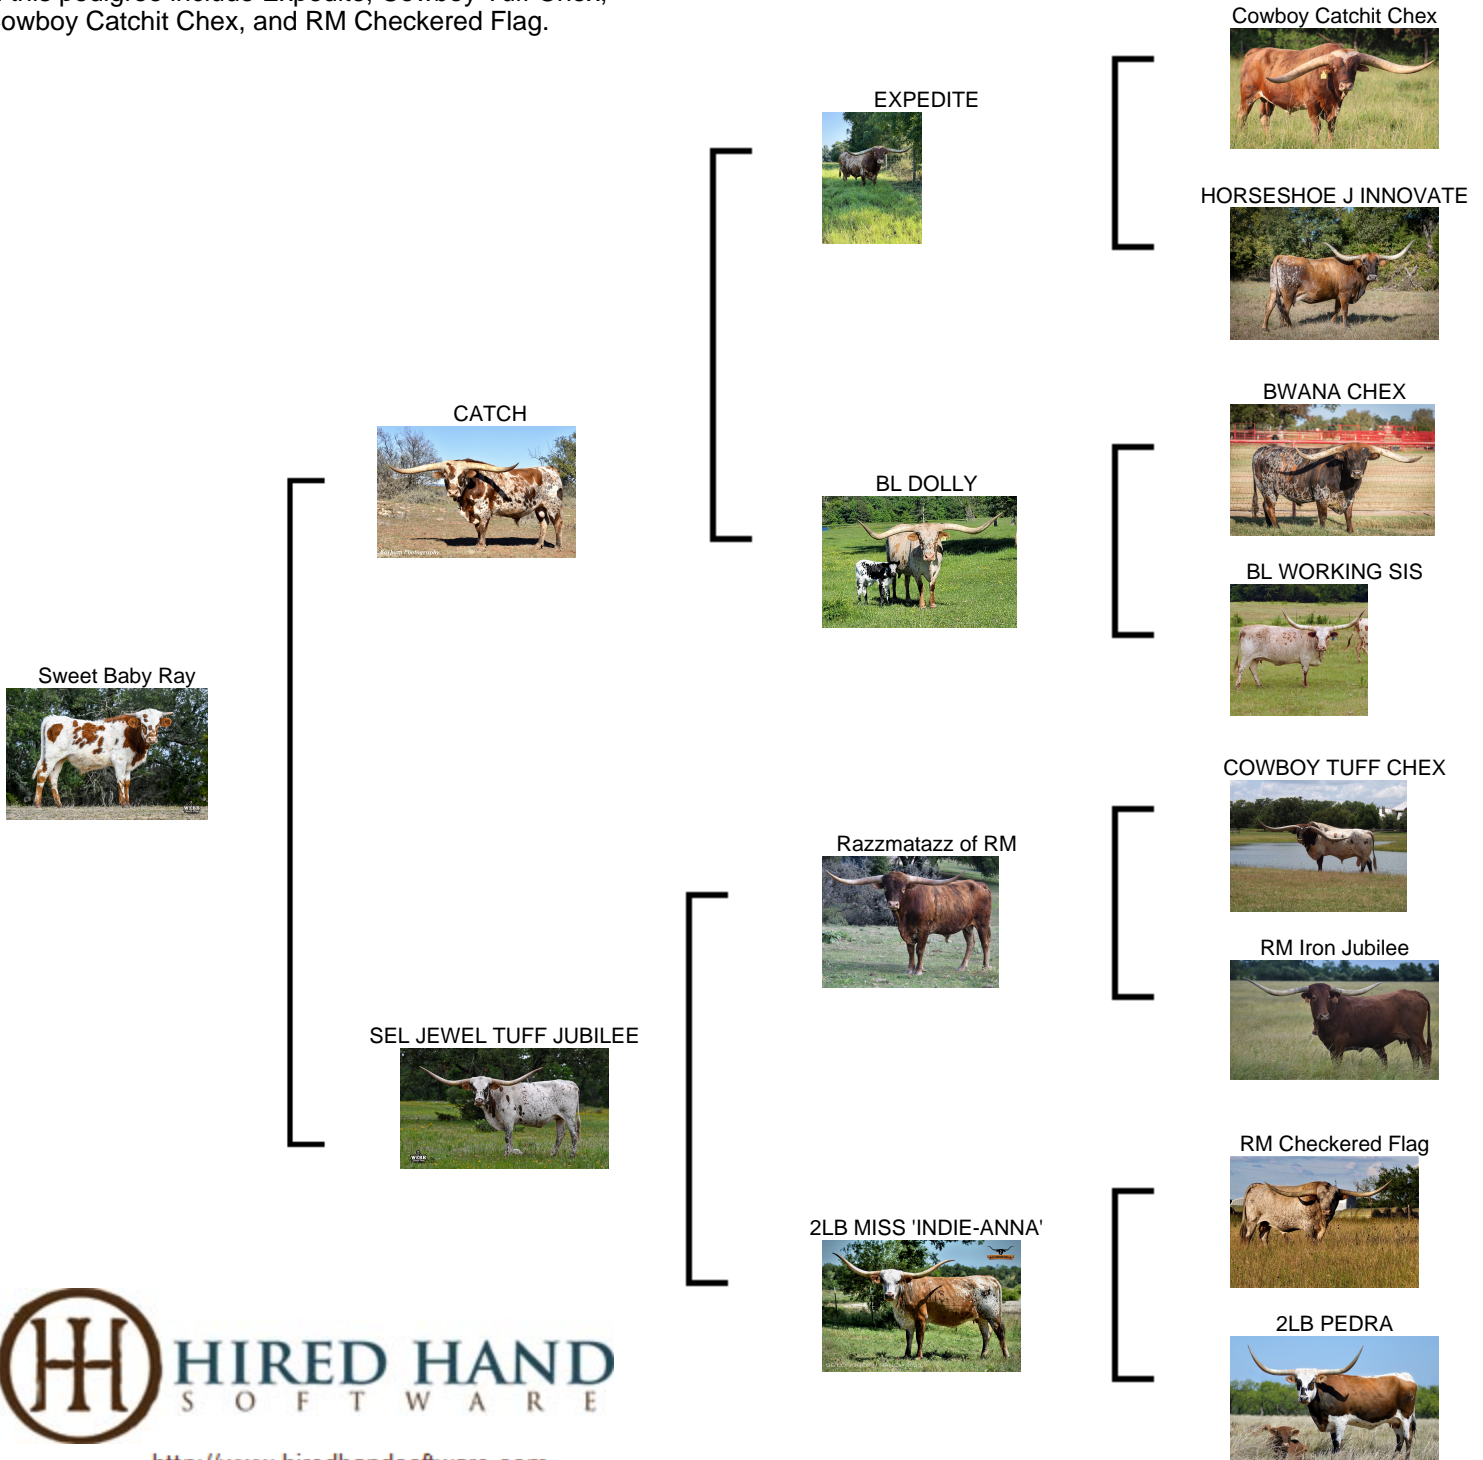

## Sweet Baby Ray

**Date of Birth:** 05/24/2022  
**Registration 1:** Pending  
**Breeder:** Eitan and Sandy Barhum  
**Owner:** Ray and Andrea Webb

Courtesy of Ray Webb

A brockle face son of award winning "Catch", big names in this pedigree include Expedite, Cowboy Tuff Chex, Cowboy Catchit Chex, and RM Checkered Flag.