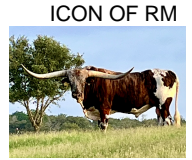

2LB MISS 'INDIE-ANNA'

ICON OF RM