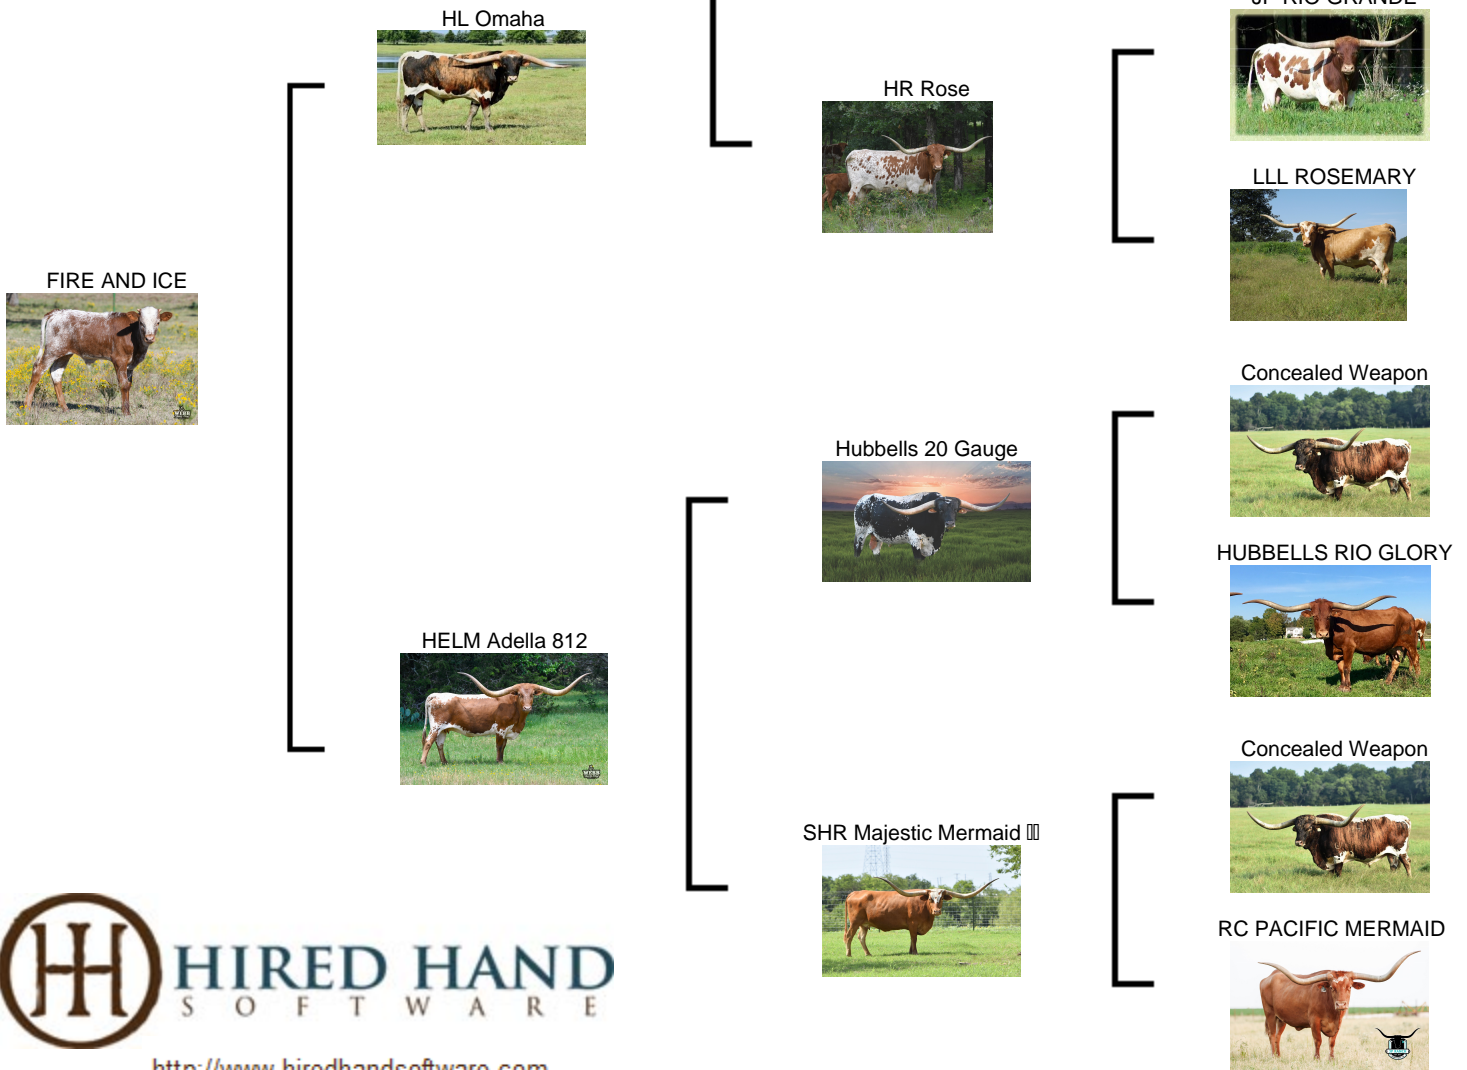

FIRE AND ICE

Date of Birth: 07/28/2024
Registration 1: Pending
Breeder: Helm Cattle Company
Owner: Ray and Andrea Webb

Courtesy of Ray Webb

His pedigree is loaded with all time greats, including Hubbells 20 Gauge x SHR Majestic Mermaid (101" TTT), 401K, HL Heads Up x HR Rose (Dam of the world's most expensive longhorn, HR Rosette), Concealed Weapon (2x) x RC Pacific Mermaid, Drag Iron x Horseshoe J Important, Horseshoe J Example, JP Rio Grande x LLL Rosemary, Cowboy Tuff Chex, and many more!