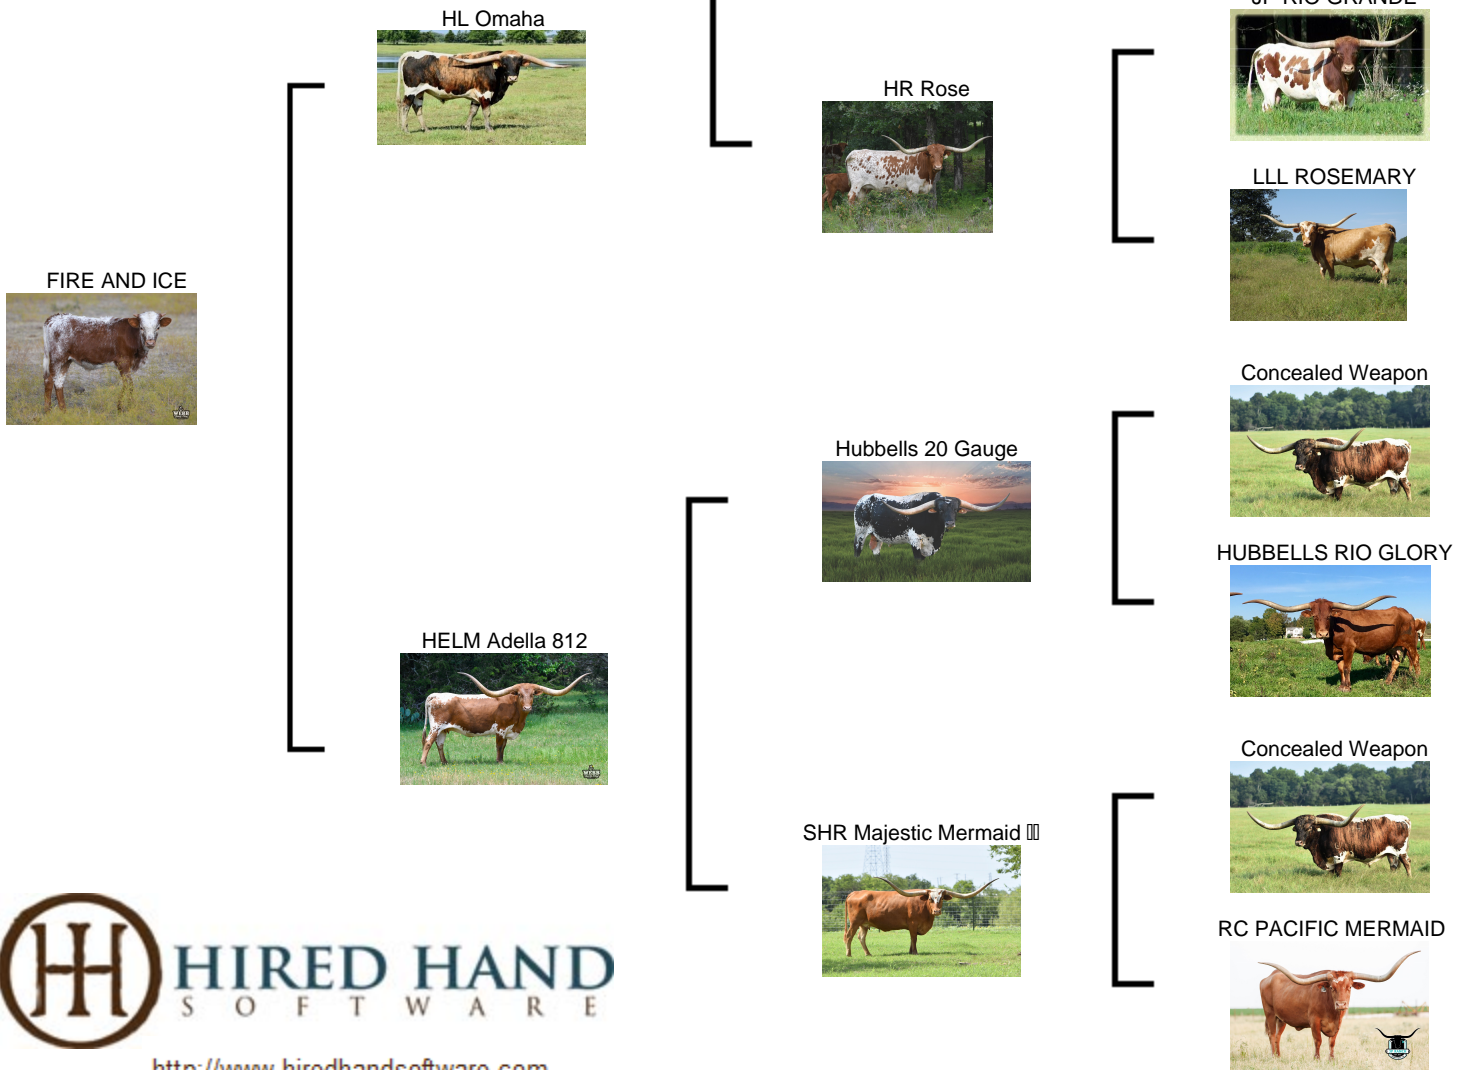

FIRE AND ICE

Date of Birth: 07/28/2024
Registration 1: Pending
Breeder: Helm Cattle Company
Owner: Ray and Andrea Webb

Courtesy of Ray Webb

His pedigree is loaded with all time greats, including Hubbells 20 Gauge x SHR Majestic Mermaid (101" TTT), 401K, HL Heads Up x HR Rose (Dam of the world's most expensive longhorn, HR Rosette), Concealed Weapon (2x) x RC Pacific Mermaid, Drag Iron x Horseshoe J Important, Horseshoe J Example, JP Rio Grande x LLL Rosemary, Cowboy Tuff Chex, and many more!