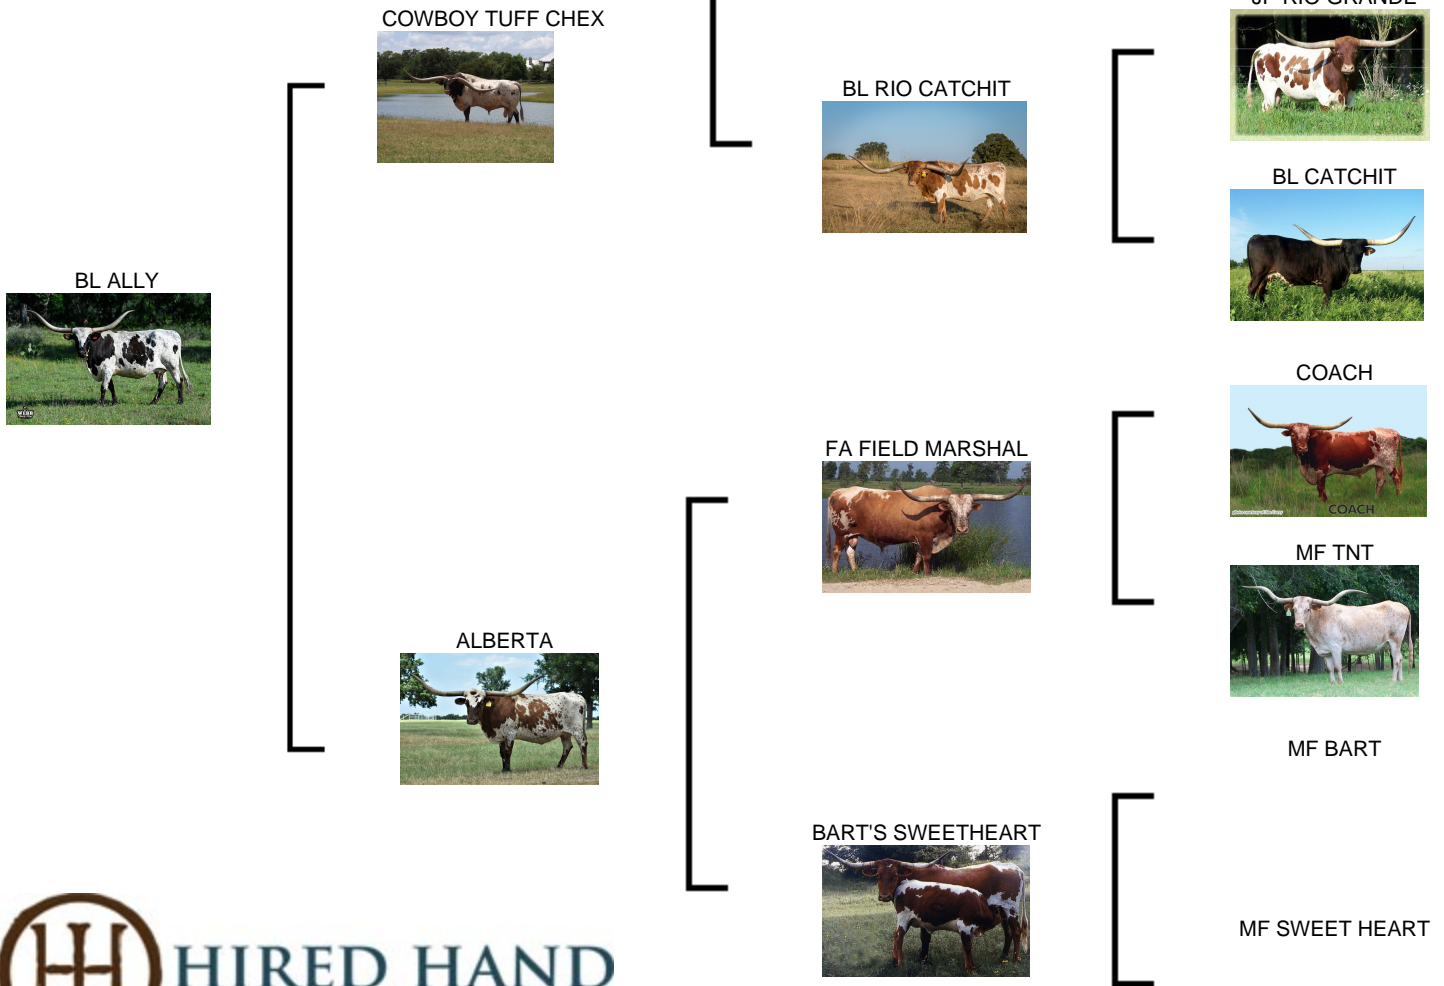

<http://www.hiredhandsoftware.com>