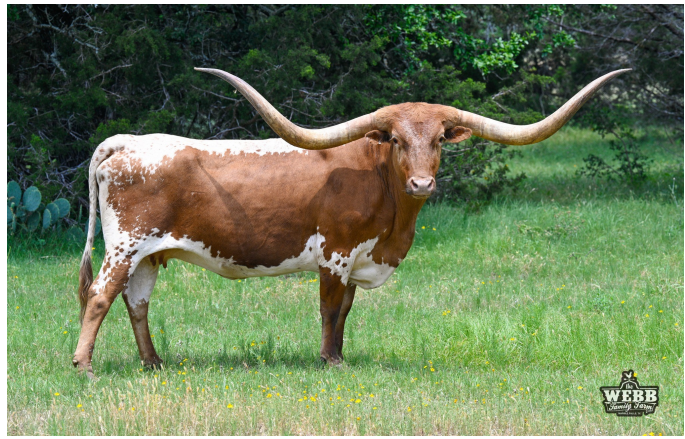

HELM Adella 812

Date of Birth: 11/16/2018
Registration 1: CTI315215*
Breeder: Helm Cattle Company
Owner: Ray and Andrea Webb

Courtesy of Ray Webb

Adella is true in image to her super dam SHR Majestic Mermaid (101"TTT), who is the longest horned TTT daughter of the legendary RC Pacific Mermaid cow. Sired by the "Bull of the Year" and King of Futurity Winnings, Hubbell's 20 Gauge, Adella is more than special! Her first calf, Rail Gun 254, is currently used as a herd sire by Hudson Longhorns. Concealed Weapon (2x), Horseshoe J Example, JP Rio Grande, VJ Tommie (AKA

Total Horn: 112.0000 on 05/23/2024
TTT: 90.7500 on 11/16/2024

HELM Adella 812

Hubbells 20 Gauge

SHR Majestic Mermaid

Concealed Weapon

HUBBELLS RIO GLORY

Concealed Weapon

RC PACIFIC MERMAID

Sharp Shooter 542

HORSESHOE J EXAMPLE

JP RIO GRANDE

HUBBELLS MORNING GLORY

Sharp Shooter 542

HORSESHOE J EXAMPLE

TEJAS STAR

CRANBERRY WINE