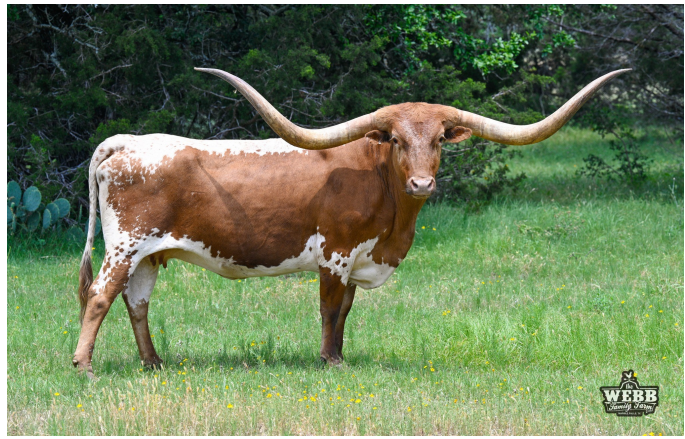

HELM Adella 812

Date of Birth: 11/16/2018
Registration 1: CTI315215*
Breeder: Helm Cattle Company
Owner: Ray and Andrea Webb

Courtesy of Ray Webb

"Adella" is true in image to her super dam "SHR Majestic Mermaid" (101" ttt) in so many ways. "SHR Majestic Mermaid" is at the top of production and the longest horned tip to tip daughter of the Legendary RC Pacific Mermaid Cow. Sired by the "Bull of the Year" and King of Futurity Winnings "Hubbell's 20 Gauge" "Adella" is more than special. Her first calf "Rail Gun 254" is currently being utilized as a Herd Sire by Hudson Longhorns. She

Total Horn: 112.0000 on 05/23/2024
TTT: 89.0625 on 04/28/2024

HELM Adella 812

Hubbells 20 Gauge

SHR Majestic Mermaid

Concealed Weapon

HUBBELLS RIO GLORY

Concealed Weapon

RC PACIFIC MERMAID

Sharp Shooter 542

HORSESHOE J EXAMPLE

JP RIO GRANDE

HUBBELLS MORNING GLORY

Sharp Shooter 542

HORSESHOE J EXAMPLE

TEJAS STAR

CRANBERRY WINE